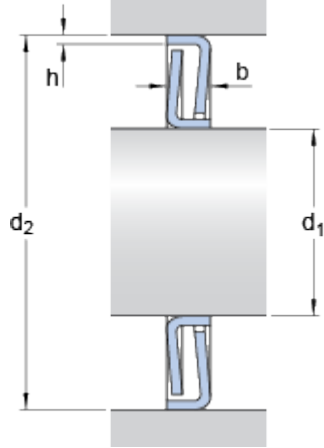

Z 304

Dimensions

d_1	20	mm
d_2	52	mm
b	5	mm
h	1.25	mm

Mass

Mass	38	g
------	----	---

Appropriate products

Appropriate spacing washer on the shaft	ZW 20x28
Appropriate spacing washer in the housing	ZW 42x52