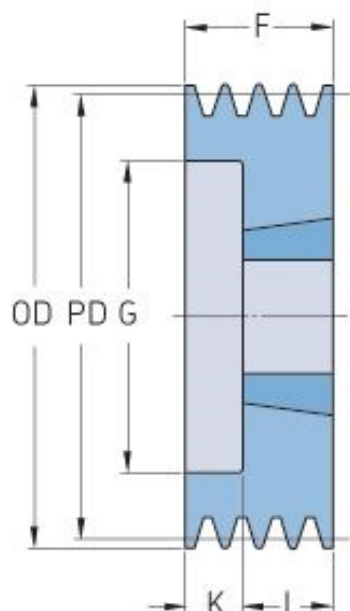

PHP 5SPA106TB

Pitch diameter (mm)	106
Outside diameter (mm)	111.5
Pulley type	6
Bushing no.	2012
Min. bore (mm)	14
Max. bore (mm)	50
F (mm)	80
G (mm)	76
K (mm)	48
L (mm)	32
M (mm)	-
H (mm)	-
Weight (kg)	2.1