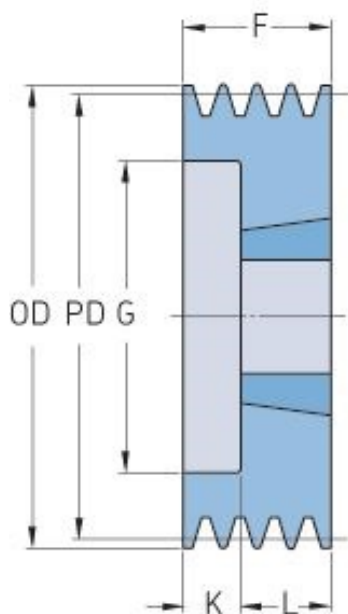

# PHP 3SPZ100TB

Pitch diameter (mm)	100
Outside diameter (mm)	104
Pulley type	6
Bushing no.	1610
Min. bore (mm)	14
Max. bore (mm)	42
F (mm)	40
G (mm)	71
K (mm)	15
L (mm)	25
M (mm)	-
H (mm)	-
Weight (kg)	1.1