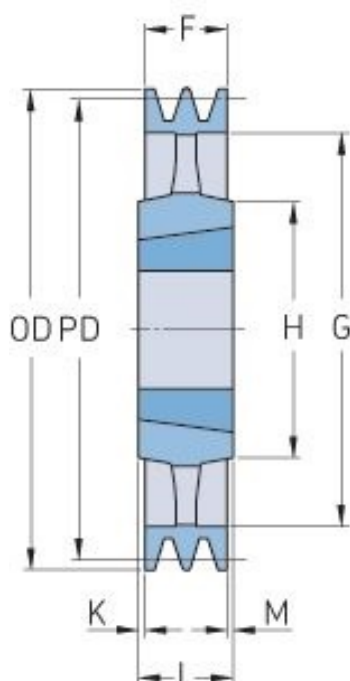

PHP 3SPC500TB

Pitch diameter (mm)	500
Outside diameter (mm)	509.6
Pulley type	4
Bushing no.	3535
Min. bore (mm)	35
Max. bore (mm)	90
F (mm)	85
G (mm)	444
K (mm)	2
L (mm)	89
M (mm)	2
H (mm)	170
Weight (kg)	40