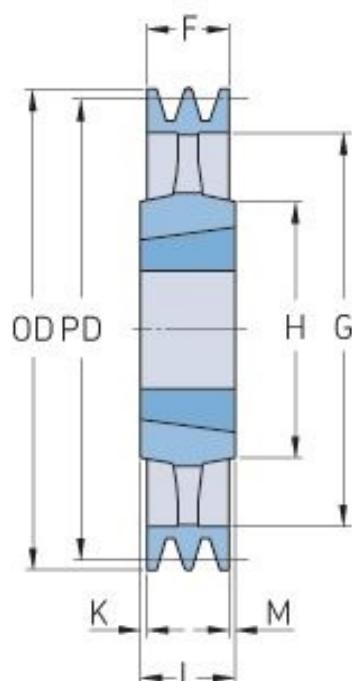

PHP 3SPC450TB

Pitch diameter (mm)	450
Outside diameter (mm)	459.6
Pulley type	4
Bushing no.	3535
Min. bore (mm)	35
Max. bore (mm)	90
F (mm)	85
G (mm)	394
K (mm)	2
L (mm)	89
M (mm)	2
H (mm)	170
Weight (kg)	34.7