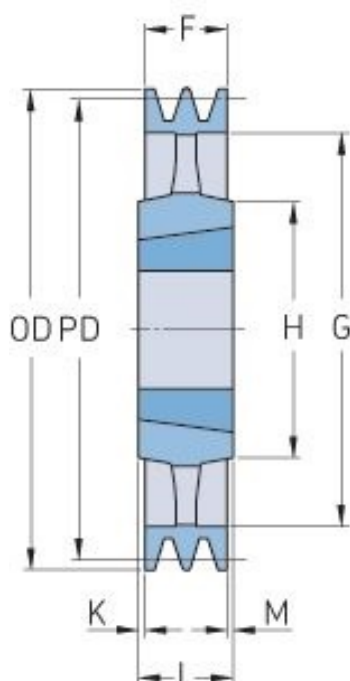

PHP 3SPC400TB

Pitch diameter (mm)	400
Outside diameter (mm)	409.6
Pulley type	4
Bushing no.	3535
Min. bore (mm)	35
Max. bore (mm)	90
F (mm)	85
G (mm)	344
K (mm)	2
L (mm)	89
M (mm)	2
H (mm)	170
Weight (kg)	29.3