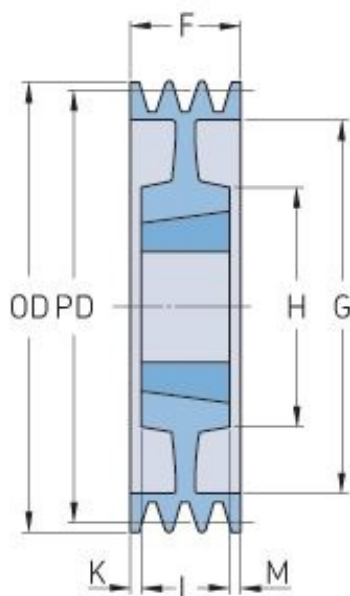

PHP 3SPC315TB

Pitch diameter (mm)	315
Outside diameter (mm)	324.6
Pulley type	7
Bushing no.	3535
Min. bore (mm)	35
Max. bore (mm)	90
F (mm)	85
G (mm)	264
K (mm)	2
L (mm)	89
M (mm)	2
H (mm)	170
Weight (kg)	22