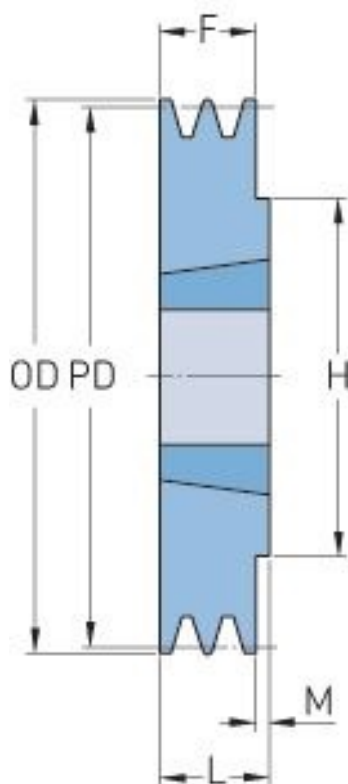

# PHP 3SPC280TB

Pitch diameter (mm)	280
Outside diameter (mm)	289.6
Pulley type	1
Bushing no.	3535
Min. bore (mm)	35
Max. bore (mm)	90
F (mm)	85
G (mm)	-
K (mm)	-
L (mm)	89
M (mm)	4
H (mm)	170
Weight (kg)	22.7