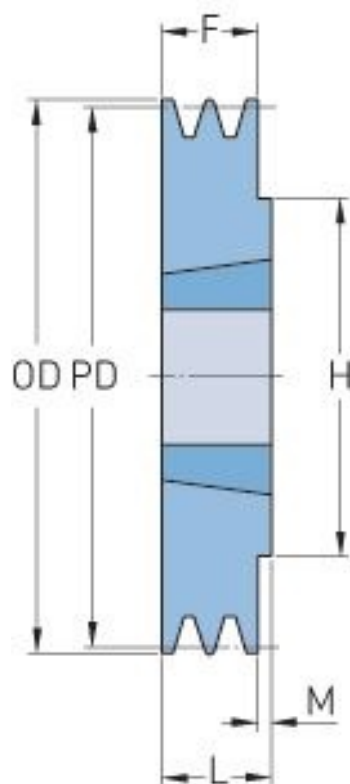

PHP 3SPC265TB

Pitch diameter (mm)	265
Outside diameter (mm)	274.6
Pulley type	1
Bushing no.	3535
Min. bore (mm)	35
Max. bore (mm)	90
F (mm)	85
G (mm)	-
K (mm)	-
L (mm)	89
M (mm)	4
H (mm)	170
Weight (kg)	19.7