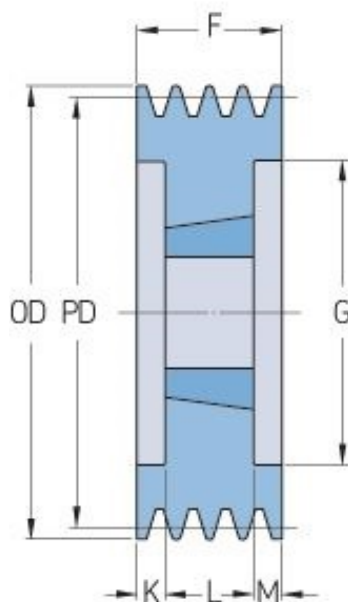

PHP 3SPC236TB

Pitch diameter (mm)	236
Outside diameter (mm)	245.6
Pulley type	3
Bushing no.	3020
Min. bore (mm)	25
Max. bore (mm)	75
F (mm)	85
G (mm)	185
K (mm)	17
L (mm)	51
M (mm)	17
H (mm)	-
Weight (kg)	14.4