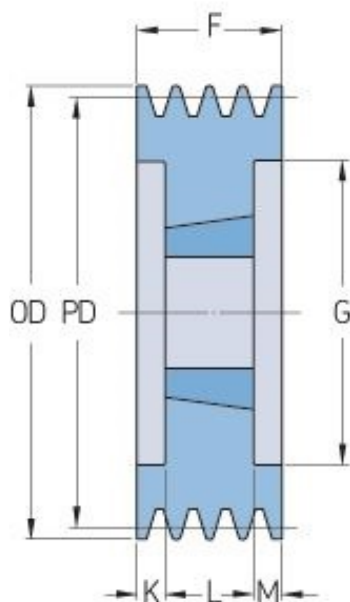

PHP 3SPC212TB

Pitch diameter (mm)	212
Outside diameter (mm)	221.6
Pulley type	3
Bushing no.	3020
Min. bore (mm)	25
Max. bore (mm)	75
F (mm)	85
G (mm)	162
K (mm)	17
L (mm)	51
M (mm)	17
H (mm)	-
Weight (kg)	11.2