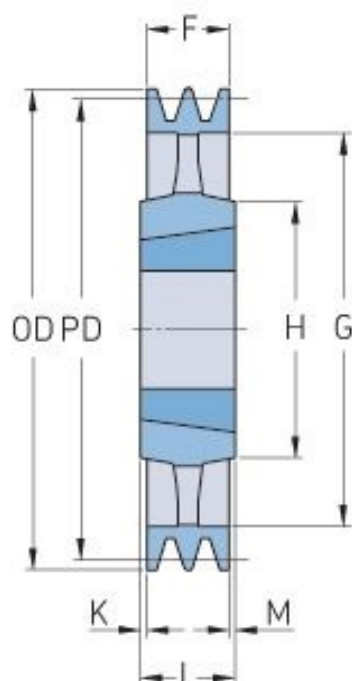

# PHP 3SPC1250TB

Pitch diameter (mm)	1250
Outside diameter (mm)	1259.6
Pulley type	4
Bushing no.	5050
Min. bore (mm)	70
Max. bore (mm)	125
F (mm)	85
G (mm)	1187
K (mm)	21
L (mm)	127
M (mm)	21
H (mm)	245
Weight (kg)	175