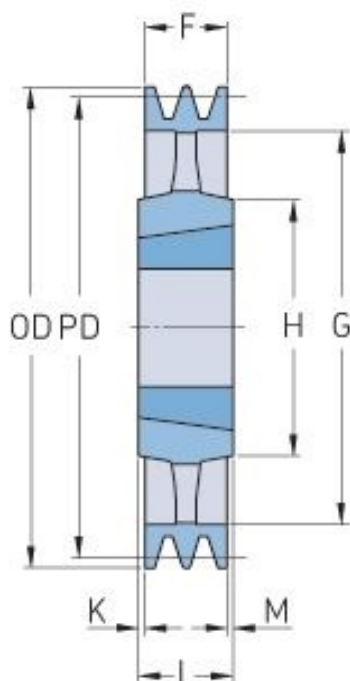

PHP 3SPB335TB

Pitch diameter (mm)	335
Outside diameter (mm)	342
Pulley type	4
Bushing no.	3020
Min. bore (mm)	25
Max. bore (mm)	75
F (mm)	63
G (mm)	292
K (mm)	6
L (mm)	51
M (mm)	6
H (mm)	150
Weight (kg)	16