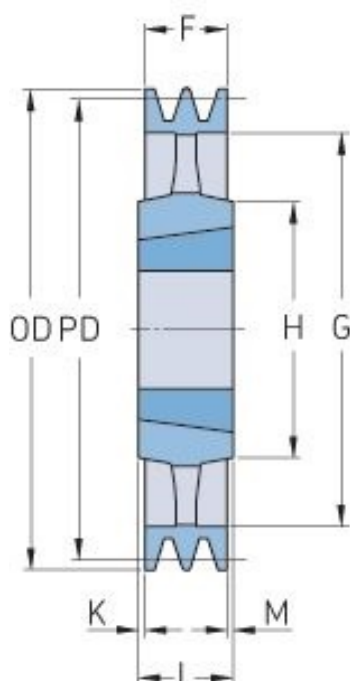

PHP 3SPB315TB

Pitch diameter (mm)	315
Outside diameter (mm)	322
Pulley type	4
Bushing no.	3020
Min. bore (mm)	25
Max. bore (mm)	75
F (mm)	63
G (mm)	272
K (mm)	6
L (mm)	51
M (mm)	6
H (mm)	150
Weight (kg)	14.2