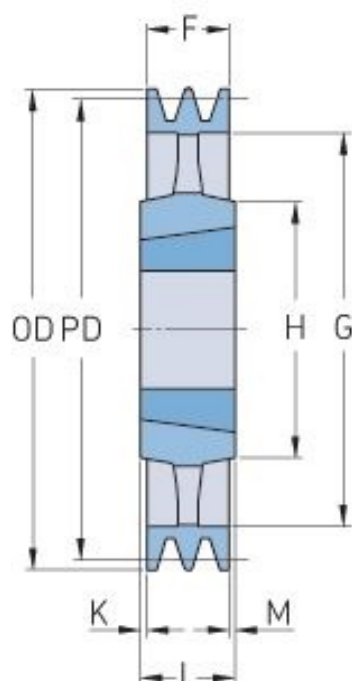

PHP 3SPB300TB

Pitch diameter (mm)	300
Outside diameter (mm)	307
Pulley type	4
Bushing no.	3020
Min. bore (mm)	25
Max. bore (mm)	75
F (mm)	63
G (mm)	257
K (mm)	6
L (mm)	51
M (mm)	6
H (mm)	150
Weight (kg)	13.5