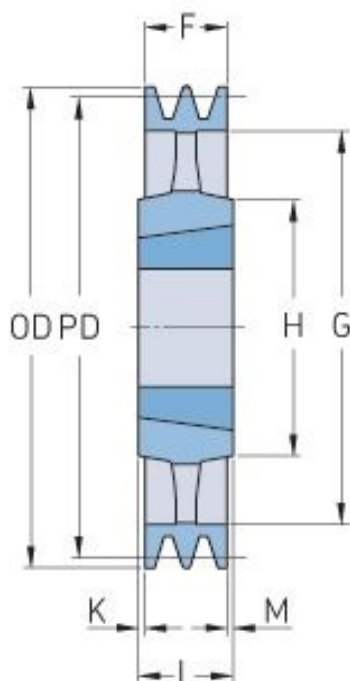

PHP 3SPB280TB

Pitch diameter (mm)	280
Outside diameter (mm)	287
Pulley type	4
Bushing no.	3020
Min. bore (mm)	25
Max. bore (mm)	75
F (mm)	63
G (mm)	237
K (mm)	6
L (mm)	51
M (mm)	6
H (mm)	150
Weight (kg)	12