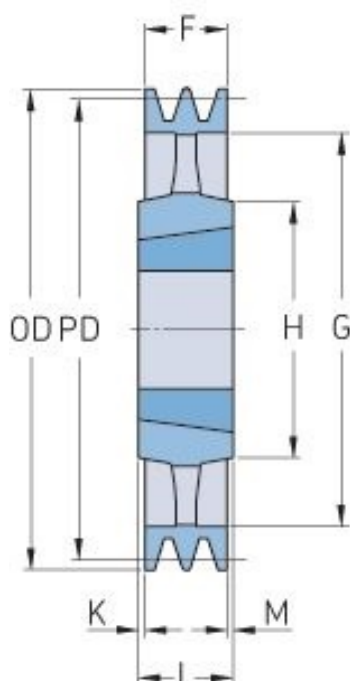

PHP 3SPB236TB

Pitch diameter (mm)	236
Outside diameter (mm)	243
Pulley type	4
Bushing no.	2517
Min. bore (mm)	16
Max. bore (mm)	60
F (mm)	63
G (mm)	193
K (mm)	-
L (mm)	45
M (mm)	18
H (mm)	120
Weight (kg)	9.8