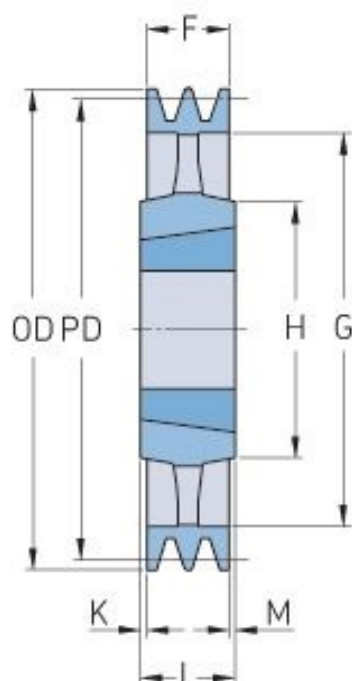

# PHP 3SPB224TB

Pitch diameter (mm)	224
Outside diameter (mm)	231
Pulley type	4
Bushing no.	2517
Min. bore (mm)	16
Max. bore (mm)	60
F (mm)	63
G (mm)	181
K (mm)	-
L (mm)	45
M (mm)	18
H (mm)	120
Weight (kg)	9.1