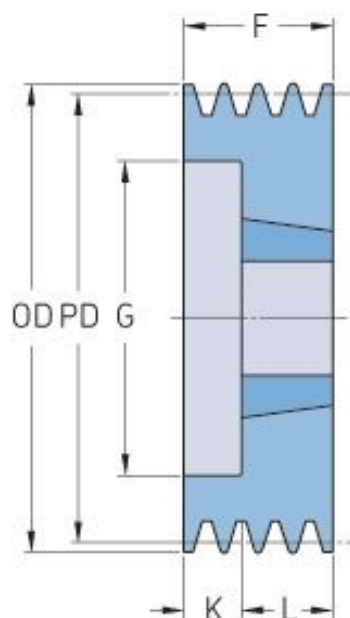

PHP 3SPB140TB

Pitch diameter (mm)	140
Outside diameter (mm)	147
Pulley type	2
Bushing no.	2012
Min. bore (mm)	14
Max. bore (mm)	50
F (mm)	63
G (mm)	97
K (mm)	-
L (mm)	32
M (mm)	31
H (mm)	-
Weight (kg)	3.5