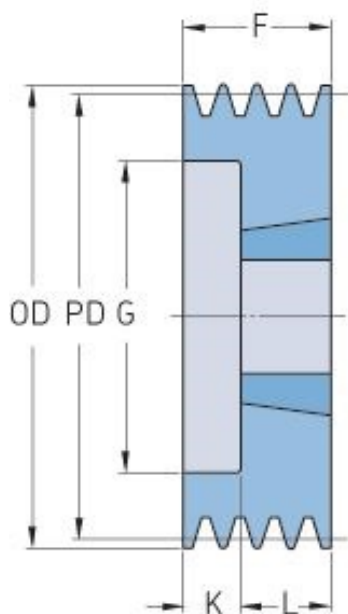

PHP 3SPB112TB

Pitch diameter (mm)	112
Outside diameter (mm)	119
Pulley type	6
Bushing no.	1610
Min. bore (mm)	14
Max. bore (mm)	42
F (mm)	63
G (mm)	72
K (mm)	38
L (mm)	25
M (mm)	-
H (mm)	-
Weight (kg)	2