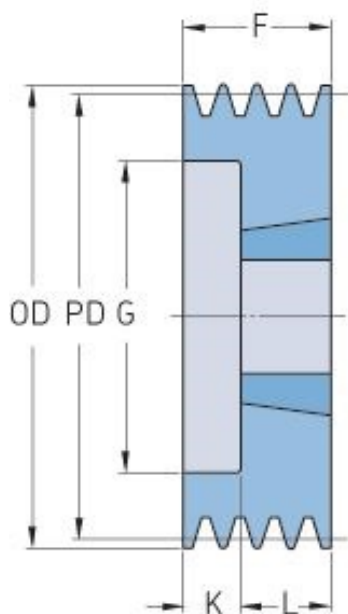

PHP 3SPB106TB

Pitch diameter (mm)	106
Outside diameter (mm)	113
Pulley type	6
Bushing no.	1610
Min. bore (mm)	14
Max. bore (mm)	42
F (mm)	63
G (mm)	67
K (mm)	38
L (mm)	25
M (mm)	-
H (mm)	-
Weight (kg)	2