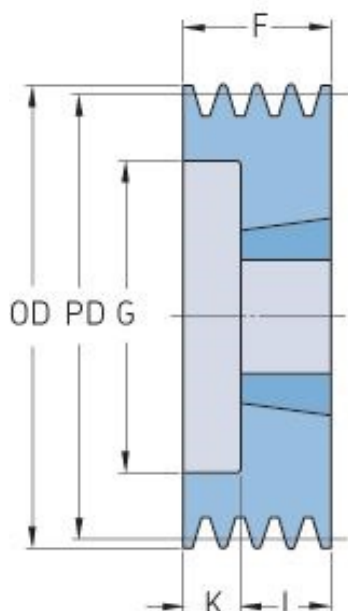

# PHP 3SPB100TB

Pitch diameter (mm)	100
Outside diameter (mm)	107
Pulley type	6
Bushing no.	1610
Min. bore (mm)	14
Max. bore (mm)	42
F (mm)	63
G (mm)	62
K (mm)	38
L (mm)	25
M (mm)	-
H (mm)	-
Weight (kg)	0.9