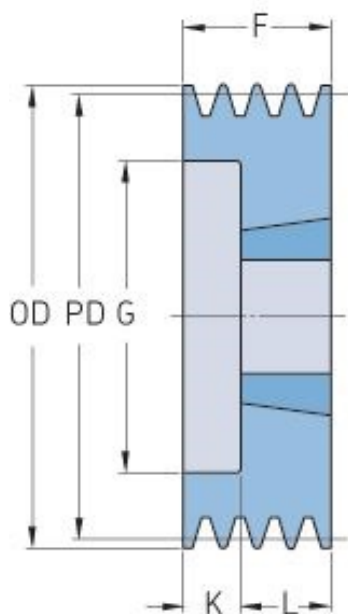

# PHP 3SPA95TB

Pitch diameter (mm)	95
Outside diameter (mm)	100.5
Pulley type	6
Bushing no.	1610
Min. bore (mm)	14
Max. bore (mm)	42
F (mm)	50
G (mm)	64
K (mm)	25
L (mm)	25
M (mm)	-
H (mm)	-
Weight (kg)	1.2