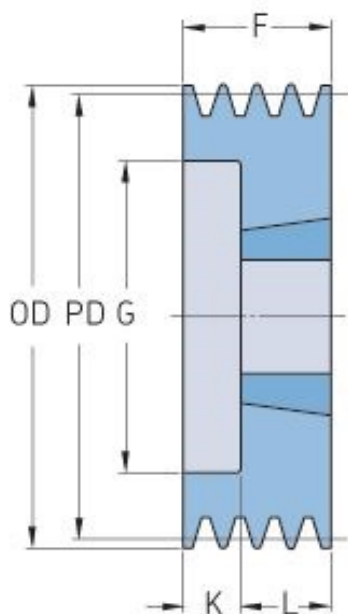

PHP 3SPA90TB

Pitch diameter (mm)	90
Outside diameter (mm)	95.5
Pulley type	6
Bushing no.	1610
Min. bore (mm)	14
Max. bore (mm)	42
F (mm)	50
G (mm)	60
K (mm)	25
L (mm)	25
M (mm)	-
H (mm)	-
Weight (kg)	1