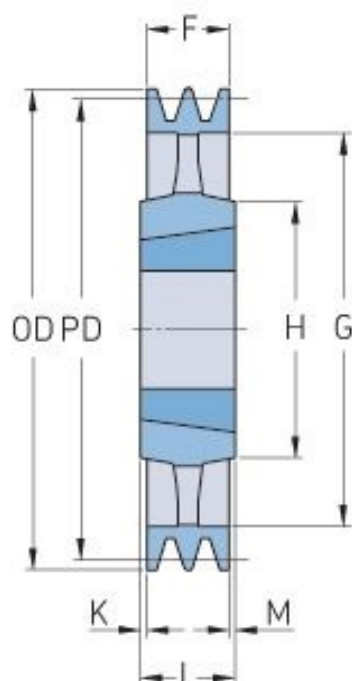

PHP 3SPA450TB

Pitch diameter (mm)	450
Outside diameter (mm)	455.5
Pulley type	4
Bushing no.	3020
Min. bore (mm)	25
Max. bore (mm)	75
F (mm)	50
G (mm)	415
K (mm)	-
L (mm)	51
M (mm)	1
H (mm)	150
Weight (kg)	19.3