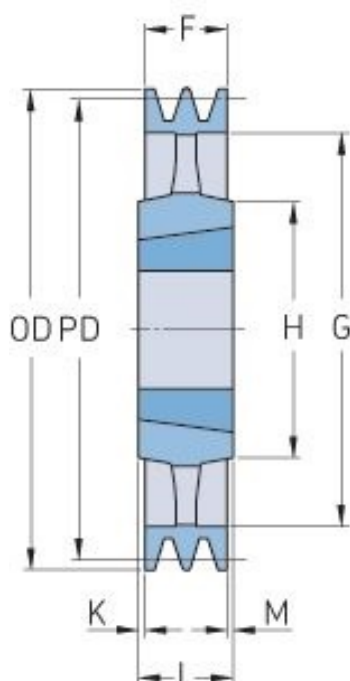

PHP 3SPA400TB

Pitch diameter (mm)	400
Outside diameter (mm)	405.5
Pulley type	4
Bushing no.	3020
Min. bore (mm)	25
Max. bore (mm)	75
F (mm)	50
G (mm)	365
K (mm)	-
L (mm)	51
M (mm)	1
H (mm)	150
Weight (kg)	15.9