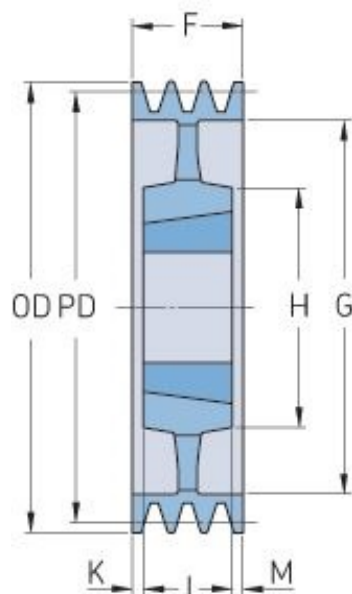

PHP 3SPA280TB

Pitch diameter (mm)	280
Outside diameter (mm)	285.5
Pulley type	5
Bushing no.	2517
Min. bore (mm)	16
Max. bore (mm)	60
F (mm)	50
G (mm)	245
K (mm)	2.5
L (mm)	45
M (mm)	2.5
H (mm)	120
Weight (kg)	10