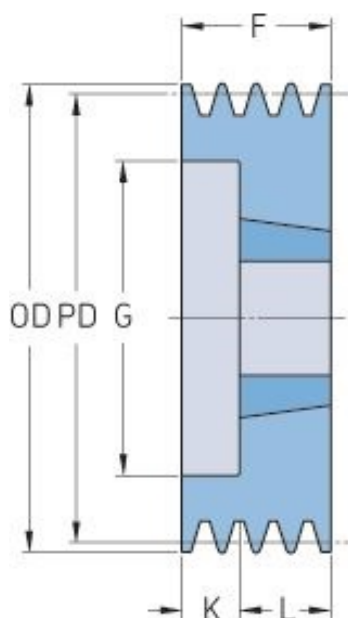

PHP 3SPA106TB

Pitch diameter (mm)	106
Outside diameter (mm)	111.5
Pulley type	2
Bushing no.	1610
Min. bore (mm)	14
Max. bore (mm)	42
F (mm)	50
G (mm)	76
K (mm)	-
L (mm)	25
M (mm)	25
H (mm)	-
Weight (kg)	1.6