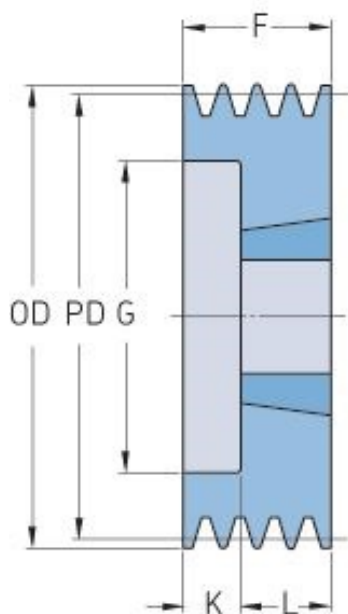

PHP 2SPZ95TB

Pitch diameter (mm)	95
Outside diameter (mm)	99
Pulley type	6
Bushing no.	1610
Min. bore (mm)	14
Max. bore (mm)	42
F (mm)	28
G (mm)	66
K (mm)	3
L (mm)	25
M (mm)	-
H (mm)	-
Weight (kg)	0.8

© SKF is a registered trademark of the SKF Group