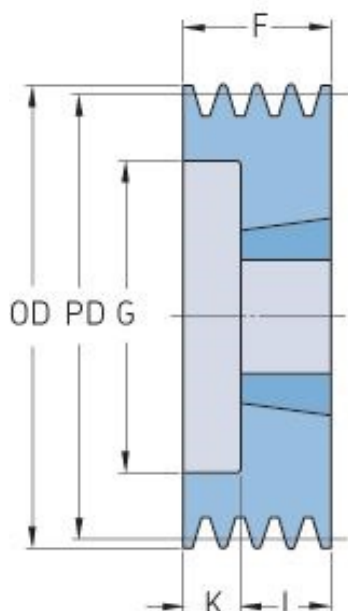

PHP 2SPZ90TB

Pitch diameter (mm)	90
Outside diameter (mm)	94
Pulley type	6
Bushing no.	1610
Min. bore (mm)	14
Max. bore (mm)	42
F (mm)	28
G (mm)	61
K (mm)	3
L (mm)	25
M (mm)	-
H (mm)	-
Weight (kg)	0.7

© SKF is a registered trademark of the SKF Group