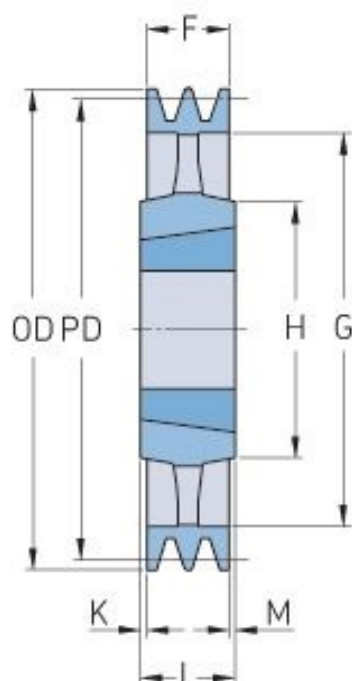

PHP 2SPZ224TB

Pitch diameter (mm)	224
Outside diameter (mm)	228
Pulley type	4
Bushing no.	2012
Min. bore (mm)	14
Max. bore (mm)	50
F (mm)	28
G (mm)	196
K (mm)	-
L (mm)	32
M (mm)	4
H (mm)	100
Weight (kg)	4.5