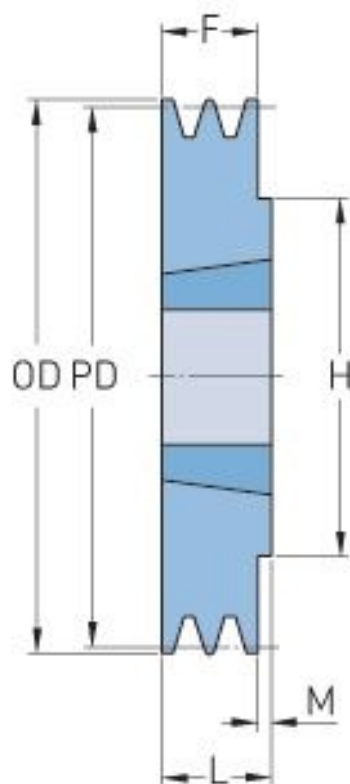

PHP 2SPZ160TB

Pitch diameter (mm)	160
Outside diameter (mm)	164
Pulley type	1
Bushing no.	2012
Min. bore (mm)	14
Max. bore (mm)	50
F (mm)	28
G (mm)	-
K (mm)	-
L (mm)	32
M (mm)	4
H (mm)	100
Weight (kg)	3.1