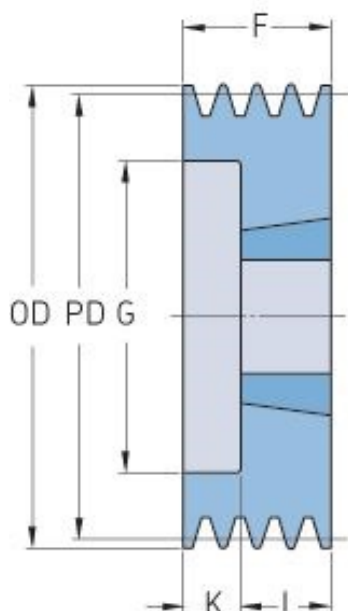

PHP 2SPZ140TB

Pitch diameter (mm)	140
Outside diameter (mm)	144
Pulley type	6
Bushing no.	1610
Min. bore (mm)	14
Max. bore (mm)	42
F (mm)	28
G (mm)	112
K (mm)	3
L (mm)	25
M (mm)	-
H (mm)	-
Weight (kg)	2.4