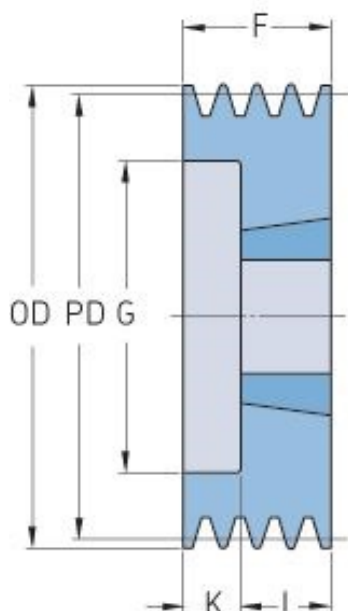

PHP 2SPZ132TB

Pitch diameter (mm)	132
Outside diameter (mm)	136
Pulley type	6
Bushing no.	1610
Min. bore (mm)	14
Max. bore (mm)	42
F (mm)	28
G (mm)	104
K (mm)	3
L (mm)	25
M (mm)	-
H (mm)	-
Weight (kg)	2