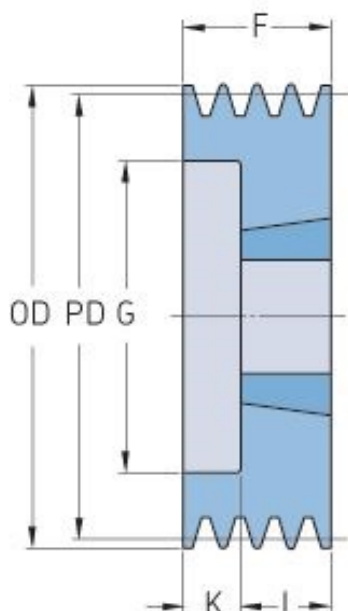

# PHP 2SPZ112TB

Pitch diameter (mm)	112
Outside diameter (mm)	116
Pulley type	6
Bushing no.	1610
Min. bore (mm)	14
Max. bore (mm)	42
F (mm)	28
G (mm)	84
K (mm)	3
L (mm)	25
M (mm)	-
H (mm)	-
Weight (kg)	1.3