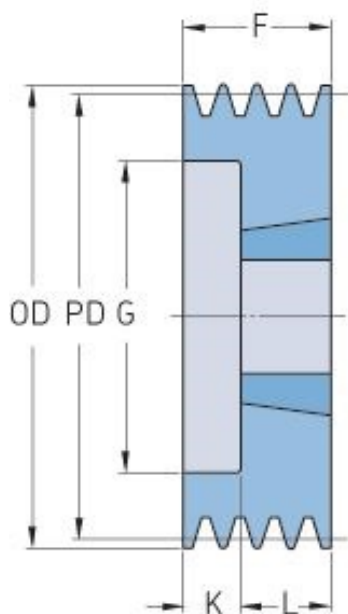

PHP 2SPZ106TB

Pitch diameter (mm)	106
Outside diameter (mm)	110
Pulley type	6
Bushing no.	1610
Min. bore (mm)	14
Max. bore (mm)	42
F (mm)	28
G (mm)	76
K (mm)	3
L (mm)	25
M (mm)	-
H (mm)	-
Weight (kg)	1.1