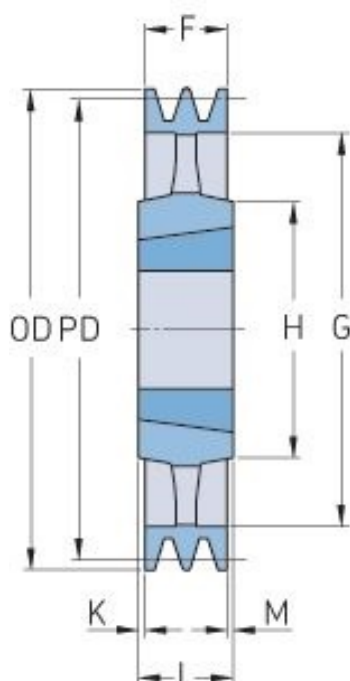

PHP 2SPB280TB

Pitch diameter (mm)	280
Outside diameter (mm)	287
Pulley type	4
Bushing no.	2517
Min. bore (mm)	16
Max. bore (mm)	60
F (mm)	44
G (mm)	237
K (mm)	-
L (mm)	45
M (mm)	1
H (mm)	120
Weight (kg)	10.1