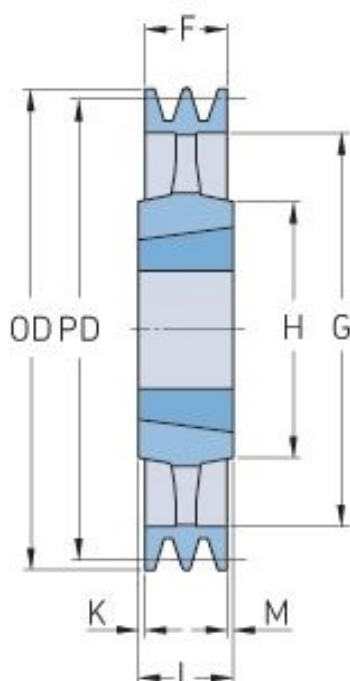

# PHP 2SPB236TB

Pitch diameter (mm)	236
Outside diameter (mm)	243
Pulley type	4
Bushing no.	2517
Min. bore (mm)	16
Max. bore (mm)	60
F (mm)	44
G (mm)	193
K (mm)	-
L (mm)	45
M (mm)	1
H (mm)	120
Weight (kg)	8.3