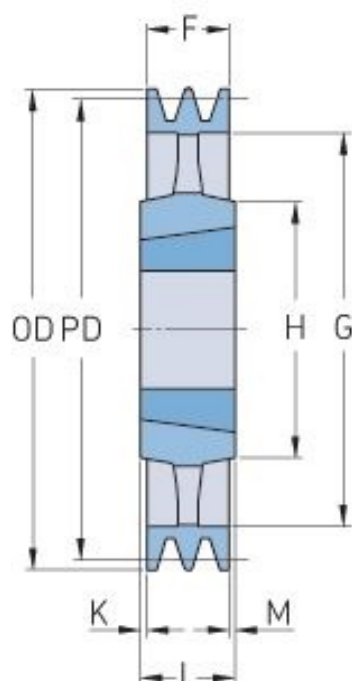

PHP 2SPB224TB

Pitch diameter (mm)	224
Outside diameter (mm)	231
Pulley type	4
Bushing no.	2517
Min. bore (mm)	16
Max. bore (mm)	60
F (mm)	44
G (mm)	181
K (mm)	-
L (mm)	45
M (mm)	1
H (mm)	120
Weight (kg)	7.7