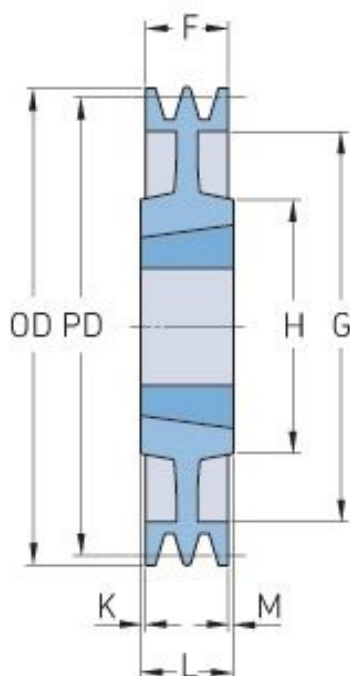

# PHP 2SPB212TB

Pitch diameter (mm)	212
Outside diameter (mm)	219
Pulley type	8
Bushing no.	2517
Min. bore (mm)	16
Max. bore (mm)	60
F (mm)	44
G (mm)	169
K (mm)	-
L (mm)	45
M (mm)	1
H (mm)	120
Weight (kg)	7