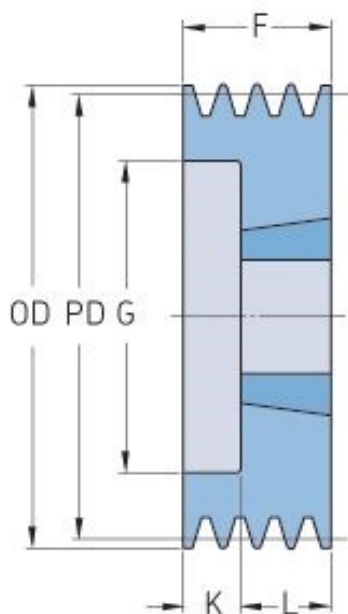

# PHP 2SPB106TB

Pitch diameter (mm)	106
Outside diameter (mm)	113
Pulley type	6
Bushing no.	1610
Min. bore (mm)	14
Max. bore (mm)	42
F (mm)	44
G (mm)	67
K (mm)	19
L (mm)	25
M (mm)	-
H (mm)	-
Weight (kg)	1.5