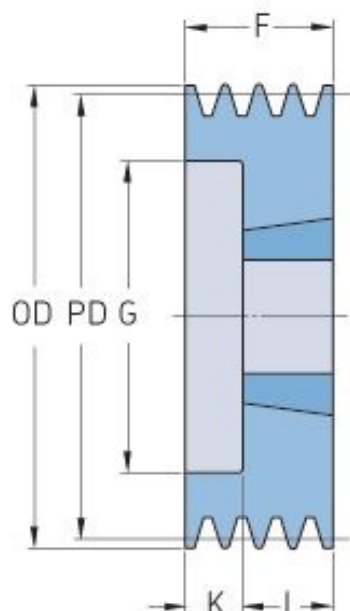

PHP 2SPB100TB

Pitch diameter (mm)	100
Outside diameter (mm)	107
Pulley type	6
Bushing no.	1610
Min. bore (mm)	14
Max. bore (mm)	42
F (mm)	44
G (mm)	62
K (mm)	19
L (mm)	25
M (mm)	-
H (mm)	-
Weight (kg)	1.3