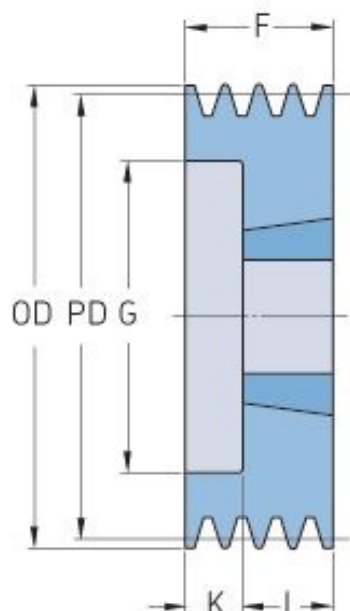

PHP 2SPA90TB

Pitch diameter (mm)	90
Outside diameter (mm)	95.5
Pulley type	6
Bushing no.	1610
Min. bore (mm)	14
Max. bore (mm)	42
F (mm)	35
G (mm)	60
K (mm)	10
L (mm)	25
M (mm)	-
H (mm)	-
Weight (kg)	0.7