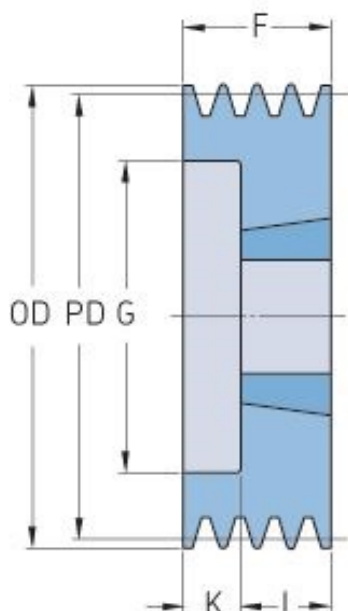

PHP 2SPA80TB

Pitch diameter (mm)	80
Outside diameter (mm)	85.5
Pulley type	6
Bushing no.	1210
Min. bore (mm)	11
Max. bore (mm)	32
F (mm)	35
G (mm)	47
K (mm)	10
L (mm)	25
M (mm)	-
H (mm)	-
Weight (kg)	0.6