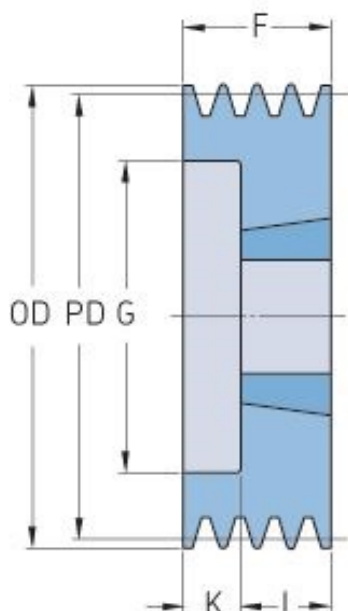

PHP 2SPA75TB

Pitch diameter (mm)	75
Outside diameter (mm)	80.5
Pulley type	6
Bushing no.	1108
Min. bore (mm)	9
Max. bore (mm)	28
F (mm)	35
G (mm)	44
K (mm)	13
L (mm)	25
M (mm)	-
H (mm)	-
Weight (kg)	0.7