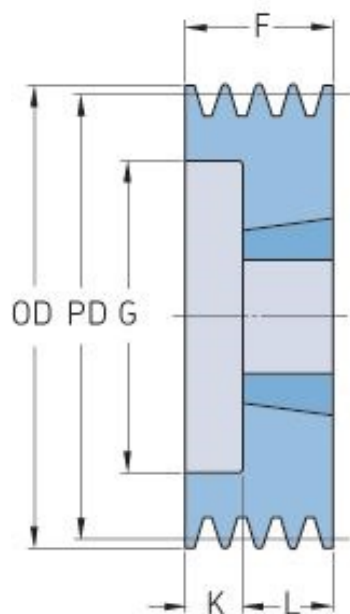

PHP 2SPA112TB

Pitch diameter (mm)	112
Outside diameter (mm)	117.5
Pulley type	6
Bushing no.	1610
Min. bore (mm)	14
Max. bore (mm)	42
F (mm)	35
G (mm)	80
K (mm)	10
L (mm)	25
M (mm)	-
H (mm)	-
Weight (kg)	1.4