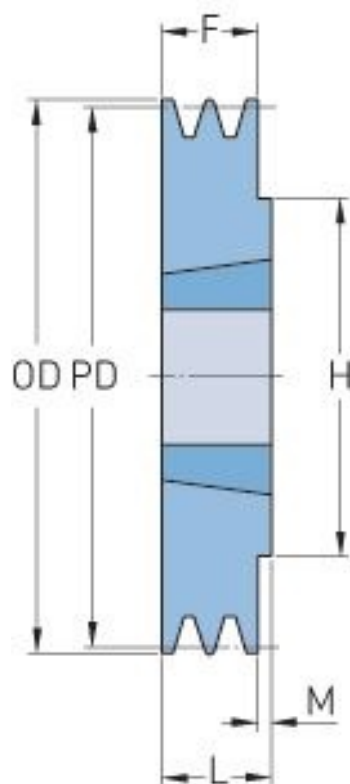

PHP 1SPZ95TB

Pitch diameter (mm)	95
Outside diameter (mm)	99
Pulley type	1
Bushing no.	1210
Min. bore (mm)	11
Max. bore (mm)	32
F (mm)	16
G (mm)	-
K (mm)	-
L (mm)	25
M (mm)	9
H (mm)	75
Weight (kg)	0.8

© SKF is a registered trademark of the SKF Group