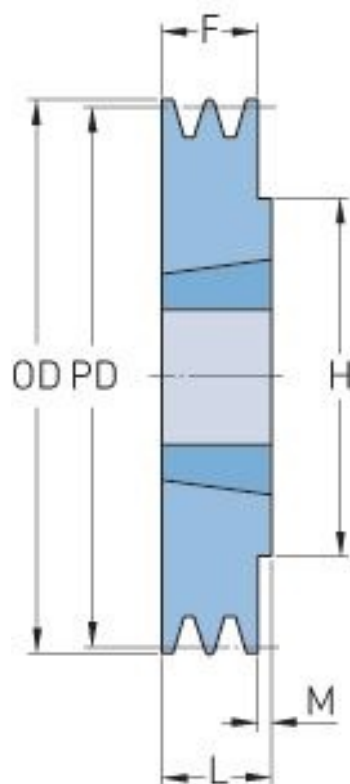

# PHP 1SPZ90TB

Pitch diameter (mm)	90
Outside diameter (mm)	94
Pulley type	1
Bushing no.	1210
Min. bore (mm)	11
Max. bore (mm)	32
F (mm)	16
G (mm)	-
K (mm)	-
L (mm)	25
M (mm)	9
H (mm)	75
Weight (kg)	0.7