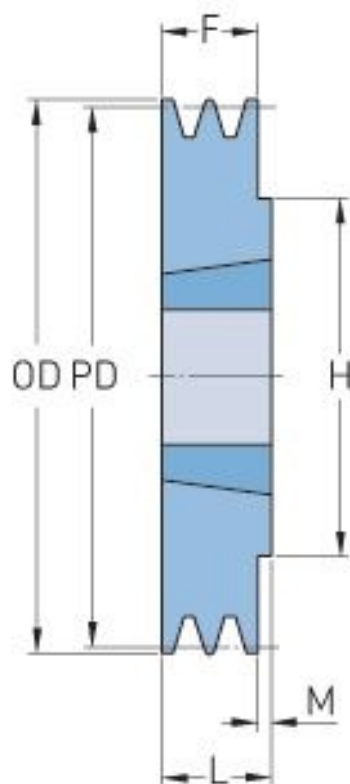

PHP 1SPZ85TB

Pitch diameter (mm)	85
Outside diameter (mm)	89
Pulley type	1
Bushing no.	1210
Min. bore (mm)	11
Max. bore (mm)	32
F (mm)	16
G (mm)	-
K (mm)	-
L (mm)	25
M (mm)	9
H (mm)	75
Weight (kg)	0.7

© SKF is a registered trademark of the SKF Group