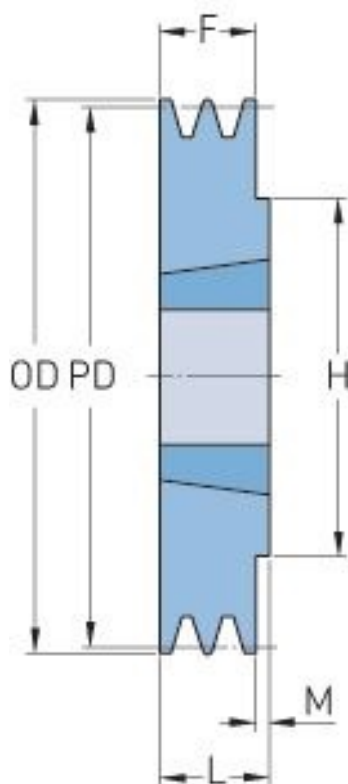

PHP 1SPZ80TB

Pitch diameter (mm)	80
Outside diameter (mm)	84
Pulley type	1
Bushing no.	1210
Min. bore (mm)	11
Max. bore (mm)	32
F (mm)	16
G (mm)	-
K (mm)	-
L (mm)	25
M (mm)	9
H (mm)	75
Weight (kg)	0.5

© SKF is a registered trademark of the SKF Group